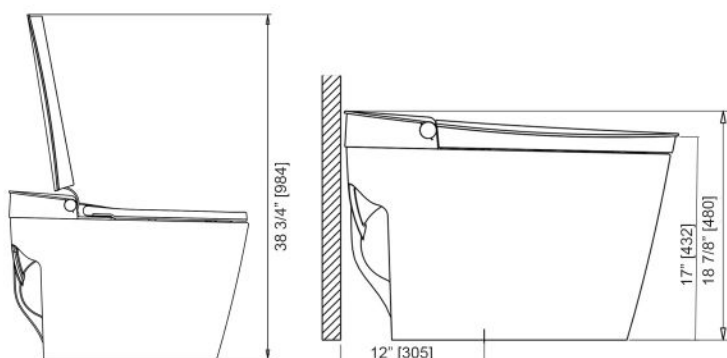

# SLi 5400

ONE PIECE INTELLIGENT TOILET

\*Note: If baseboards are used measure minimum 12\"/>

## Features

Dimensions	L 27 9/16" x W 16 3/4" x H 18 7/8"	
Weight	110 lbs (50 kg)	
Material Finish	Vitreous China, ABS Scratch Resistant Lid and Micro Shield™ Antibacterial Glaze	
Color	White	
Water Consumption	Siphon Jet Rimless Dual Flush 1.28/1.0 GPF (4.8/3.8 LPF)	
Configuration	12" Rough In	Adjustable Water Temperature (5 Levels)
	Floor mounted/ Siphonic	Instantly Warm Water Temperature
	Elongated Bowl Shape	Adjustable Shower and Massaging
	ADA Height Toilet Bowl	Adjustable Self-Warming Seat (5 Levels)
	Pump Operated	Programmable User Profiles
	Auto Flush Feature	Automated Hands-Free Seat and Lid
	Rear/Lady Wash	Micro Shield™ Antibacterial Glaze
	Warm Air Dryer	ABS Scratch Resistant Seat Lid
	Deodorizer	Removable SS Wand for Cleaning
	Customizable LED Light Bar	

## Details

The SLi5400 Toilet features sharp geometric curves while conveying a modern style. Our SLi5400 Intelligent Toilet is equipped with a fully customizable LED light bar, bottom inlet, vertical outlet, dual flush, Micro Shield™ Antibacterial glaze, a silent seat and 12" rough-in dimension.