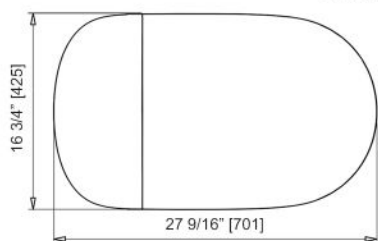

# SLi 5400

ONE PIECE INTELLIGENT TOILET

\*Note: If baseboards are used measure minimum 12\"/>

## Features

Dimensions	L 27 9/16" x W 16 3/4" x H 18 7/8"	
Weight	110 lbs (50 kg)	
Material Finish	Vitreous China, ABS Scratch Resistant Lid and Micro Shield™ Antibacterial Glaze	
Color	White	
Water Consumption	Siphon Jet Rimless Dual Flush 1.28/1.0 GPF (4.8/3.8 LPF)	
Configuration	12" Rough In	Adjustable Water Temperature (5 Levels)
	Floor mounted/ Siphonic	Instantly Warm Water Temperature
	Elongated Bowl Shape	Adjustable Shower and Massaging
	ADA Height Toilet Bowl	Adjustable Self-Warming Seat (5 Levels)
	Pump Operated	Programmable User Profiles
	Auto Flush Feature	Automated Hands-Free Seat and Lid
	Rear/Lady Wash	Micro Shield™ Antibacterial Glaze
	Warm Air Dryer	ABS Scratch Resistant Seat Lid
	Deodorizer	Removable SS Wand for Cleaning
	Customizable LED Light Bar	