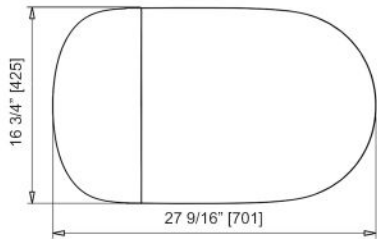

STUDIOLUX

SLi 5200

ONE PIECE INTELLIGENT TOILET

*Note: If baseboards are used measure minimum 12\"/>

Features

Dimensions	L 27 9/16" x W 16 3/4" x H 18 7/8"	
Weight	110 lbs (50 kg)	
Material Finish	Vitreous China, ABS Scratch Resistant Lid and Micro Shield™ Antibacterial Glaze	
Color	White	
Water Consumption	Siphon Jet Rimless Dual Flush 1.28/1.0 GPF (4.8/3.8 LPF)	
Configuration	12" Rough In	Adjustable Water Temperature (3 Levels)
	Floor mounted/ Siphonic	Instantly Warm Water Temperature
	Elongated Bowl Shape	Adjustable Shower and Massaging
	ADA Height Toilet Bowl	Adjustable Self-Warming Seat (3 Levels)
	Pump Operated	Removable SS Wand for Cleaning
	Auto Flush Feature	Micro Shield™ Antibacterial Coating
	Rear/Lady Wash	ABS Scratch Resistant Seat Lid
	Warm Air Dryer	Customizable LED light bar
	Deodorizer	