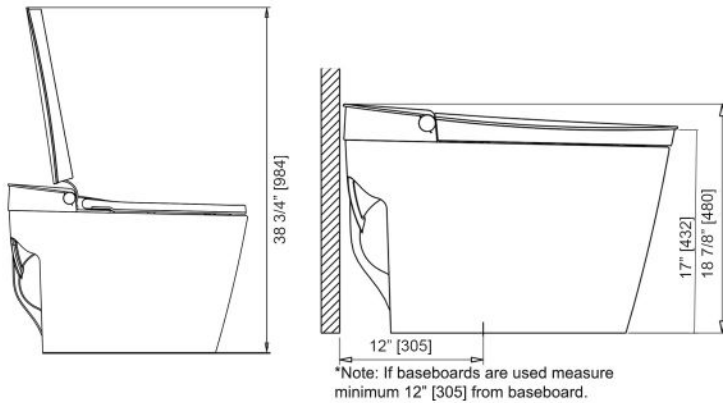

STUDIOLUX

SLi 5200

ONE PIECE INTELLIGENT TOILET

*Note: If baseboards are used measure minimum 12\"/>

Features

Dimensions	L 27 9/16" x W 16 3/4" x H 18 7/8"	
Weight	110 lbs (50 kg)	
Material Finish	Vitreous China, ABS Scratch Resistant Lid and Micro Shield™ Antibacterial Glaze	
Color	White	
Water Consumption	Siphon Jet Rimless Dual Flush 1.28/1.0 GPF (4.8/3.8 LPF)	
Configuration	12" Rough In	Adjustable Water Temperature (3 Levels)
	Floor mounted/ Siphonic	Instantly Warm Water Temperature
	Elongated Bowl Shape	Adjustable Shower and Massaging
	ADA Height Toilet Bowl	Adjustable Self-Warming Seat (3 Levels)
	Pump Operated	Removable SS Wand for Cleaning
	Auto Flush Feature	Micro Shield™ Antibacterial Coating
	Rear/Lady Wash	ABS Scratch Resistant Seat Lid
	Warm Air Dryer	Customizable LED light bar
	Deodorizer	

Codes/Standards

ASME A112.19.2-2013/CSA B45.1-13, ASSE 1002
 PREMIUM High-Efficiency toilet (HET)
 MAP RATING HIGHLY RECOMMENDED FLUSH PERFORMANCE
 EPA WaterSense®

Details

The SLi5200 Toilet features sharp geometric curves while conveying a modern style. Our SLi5200 Intelligent Toilet is equipped with a fully customizable LED light bar, bottom inlet, vertical outlet, dual flush, Micro Shield™ Antibacterial glaze, a silent seat and 12" rough-in dimension.