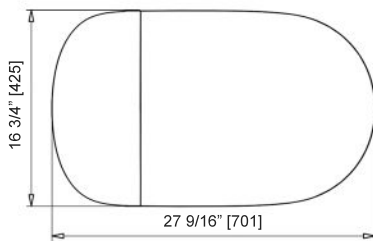

STUDIOLUX

SLi 4000

ONE PIECE INTELLIGENT TOILET

*Note: If baseboards are used measure minimum 12" [305] from baseboard.

Features

Dimensions	L 27 9/16" x W 16 3/4" x H 18 7/8"	
Weight	110 lbs (50 kg)	
Material Finish	Vitreous China, ABS Scratch Resistant Lid and Micro Shield™ Antibacterial Glaze	
Color	White	
Water Consumption	Siphon Jet Rimless Dual Flush 1.28/1.0 GPF (4.8/3.8 LPF)	
Configuration	12" Rough In	Adjustable Water Temperature (5 Levels)
	Floor mounted/ Siphonic	Instantly Warm Water Temperature
	Elongated Bowl Shape	Adjustable Shower and Massaging
	ADA Height Toilet Bowl	Adjustable Self-Warming Seat (5 Levels)
	Pump Operated	Programmable User Profiles
	Auto Flush Feature	Automated Hands-Free Seat and Lid
	Rear/Lady Wash	Micro Shield™ Antibacterial Glaze
	Warm Air Dryer	ABS Scratch Resistant Seat Lid
	Deodorizer	Removable SS Wand for Cleaning