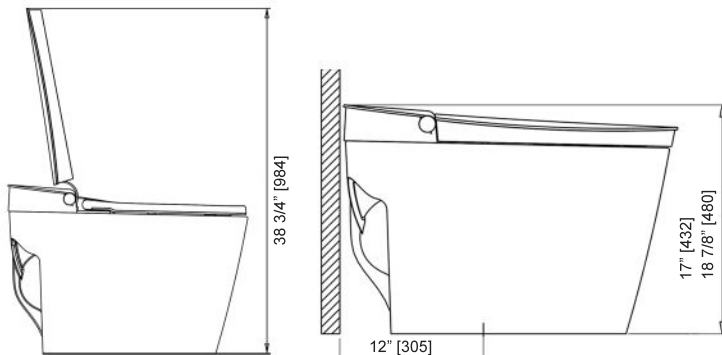

STUDIOLUX

SLi 4000

ONE PIECE INTELLIGENT TOILET

*Note: If baseboards are used measure minimum 12" [305] from baseboard.

Features

Dimensions	L 27 9/16" x W 16 3/4" x H 18 7/8"	
Weight	110 lbs (50 kg)	
Material Finish	Vitreous China, ABS Scratch Resistant Lid and Micro Shield™ Antibacterial Glaze	
Color	White	
Water Consumption	Siphon Jet Rimless Dual Flush 1.28/1.0 GPF (4.8/3.8 LPF)	
Configuration	12" Rough In	Adjustable Water Temperature (5 Levels)
	Floor mounted/ Siphonic	Instantly Warm Water Temperature
	Elongated Bowl Shape	Adjustable Shower and Massaging
	ADA Height Toilet Bowl	Adjustable Self-Warming Seat (5 Levels)
	Pump Operated	Programmable User Profiles
	Auto Flush Feature	Automated Hands-Free Seat and Lid
	Rear/Lady Wash	Micro Shield™ Antibacterial Glaze
	Warm Air Dryer	ABS Scratch Resistant Seat Lid
	Deodorizer	Removable SS Wand for Cleaning

Codes/Standards

ASME A112.19.2-2013/CSA B45.1-13, ASSE 1002
 PREMIUM High-Efficiency toilet (HET)
 MAP RATING HIGHLY RECOMMENDED FLUSH PERFORMANCE
 EPA WaterSense®

Details

The SLi 4000 Toilet features sharp geometric curves while conveying a modern style. Our SLi 4000 Intelligent Toilet is equipped with a bottom inlet, vertical outlet, dual flush, Micro Shield™ Antibacterial glaze, a silent seat and 12" rough-in dimension.