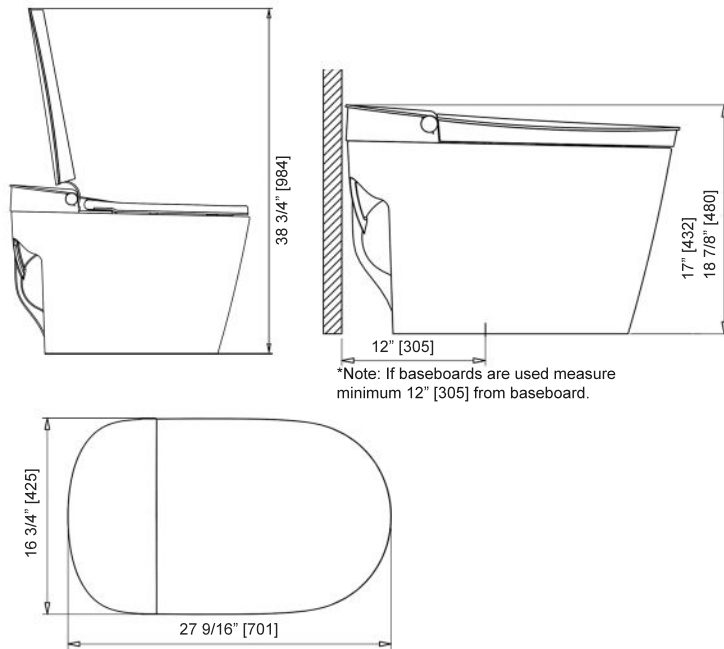

STUDIOLUX

SLi 3000

ONE PIECE INTELLIGENT TOILET

*Note: If baseboards are used measure minimum 12" [305] from baseboard.

Features

Dimensions	L 27 9/16" x W 16 3/4" x H 18 7/8"	
Weight	110 lbs (50 kg)	
Material Finish	Vitreous China, ABS Scratch Resistant Lid and Micro Shield™ Antibacterial Glaze	
Color	White	
Water Consumption	Siphon Jet Rimless Dual Flush 1.28/1.0 GPF (4.8/3.8 LPF)	
Configuration	12" Rough In	Adjustable Water Temperature (3 Levels)
	Floor mounted/ Siphonic	Instantly Warm Water temperature
	Elongated Bowl Shape	Adjustable Shower and Massaging
	ADA Height Toilet Bowl	Adjustable Self-Warming Seat (3 Levels)
	Pump Operated	Removeable SS Wand for Cleaning
	Auto Flush Feature	Micro Shield™ Antibacterial Glaze
	Rear/Lady Wash	ABS Scratch Resistant Seat Lid
	Warm Air Dryer	
	Deodorizer	

Codes/Standards

ASME A112.19.2-2013/CSA B45.1-13, ASSE 1002
 PREMIUM High-Efficiency toilet (HET)
 MAP RATING HIGHLY RECOMMENDED FLUSH PERFORMANCE
 EPA WaterSense®

Details

The SLi 3000 Toilet features sharp geometric curves while conveying a modern style. Our SLi 3000 Intelligent Toilet is equipped with a bottom inlet, vertical outlet, dual flush, Micro Shield™ Antibacterial glaze, a silent seat and 12" rough-in dimension.