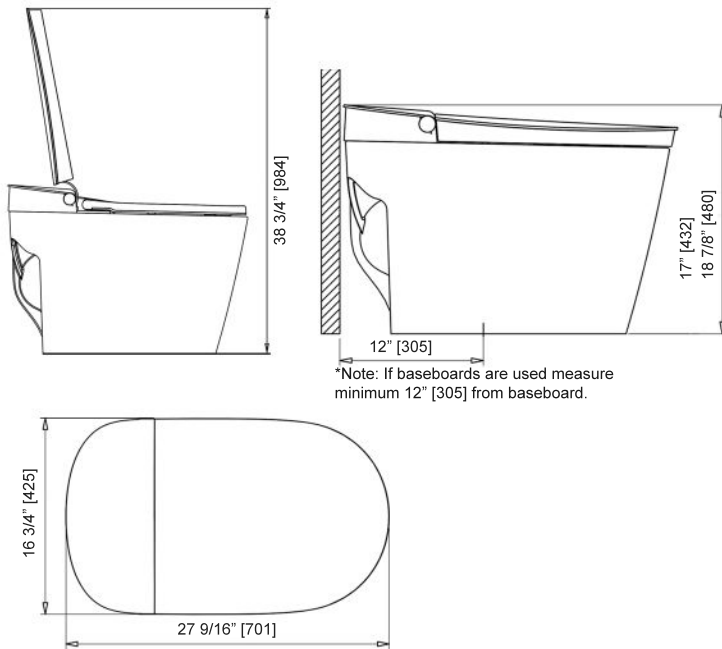

# SLi 2000

ONE PIECE INTELLIGENT TOILET

\*Note: If baseboards are used measure minimum 12" [305] from baseboard.

## Features

Dimensions	L 27 9/16" x W 16 3/4" x H 18 7/8"	
Weight	110 lbs (50 kg)	
Material Finish	Vitreous China, ABS Scratch Resistant Lid and Micro Shield™ Antibacterial Glaze	
Color	White	
Water Consumption	Siphon Jet Rimless Dual Flush 1.28/1.0 GPF (4.8/3.8 LPF)	
Configuration	12" Rough In	Adjustable Water Temperature (3 Levels)
	Floor mounted/ Siphonic	Instantly Warm Water Temperature
	Elongated Bowl Shape	Adjustable Shower and Massaging
	ADA Height Toilet Bowl	Adjustable Self-Warming Seat (3 Levels)
	Pump Operated	Removable SS Wand for Cleaning
	Auto Flush Feature	Micro Shield™ Antibacterial Coating
	Rear/Lady Wash	ABS Scratch Resistant Seat Lid
	Warm Air Dryer	
	Deodorizer	

## Details

The SLi 2000 Toilet features sharp geometric curves while conveying a modern style. Our SLi 2000 Intelligent Toilet is equipped with a bottom inlet, vertical outlet, dual flush, Micro Shield™ Antibacterial glaze, a silent seat and 12" rough-in dimension.