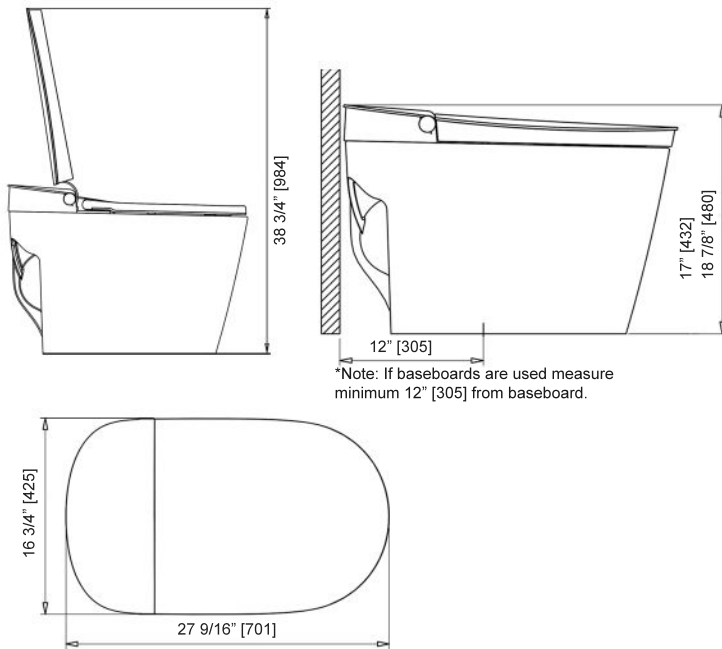

## ONE PIECE TANKLESS TOILET

\*Note: If baseboards are used measure minimum 12" [305] from baseboard.

### Features

Dimensions	L 27 9/16" x W 16 3/4" x H 18 7/8"
Weight	110 lbs (50 kg)
Material Finish	Vitreous China, ABS Scratch Resistant Lid and Micro Shield™ Antibacterial
Color	Glaze
Water Consumption	Siphon Jet Rimless Dual Flush 1.28/1.0 GPF (4.8/3.8 LPF)
Configuration	12" Rough In Floor mounted/ Siphonic Elongated Bowl Shape ADA Height Toilet Bowl Battery Operated Pump Auto Flush Feature Micro Shield™ Antibacterial Glaze ABS Scratch Resistant Seat Lid

### Details

The SLi1000 Toilet features sharp geometric curves while conveying a modern style. Our SLi1000 Intelligent Toilet is equipped with a bottom inlet, vertical outlet, dual flush, Micro Shield™ Antibacterial glaze, a silent seat and 12" rough-in dimension.